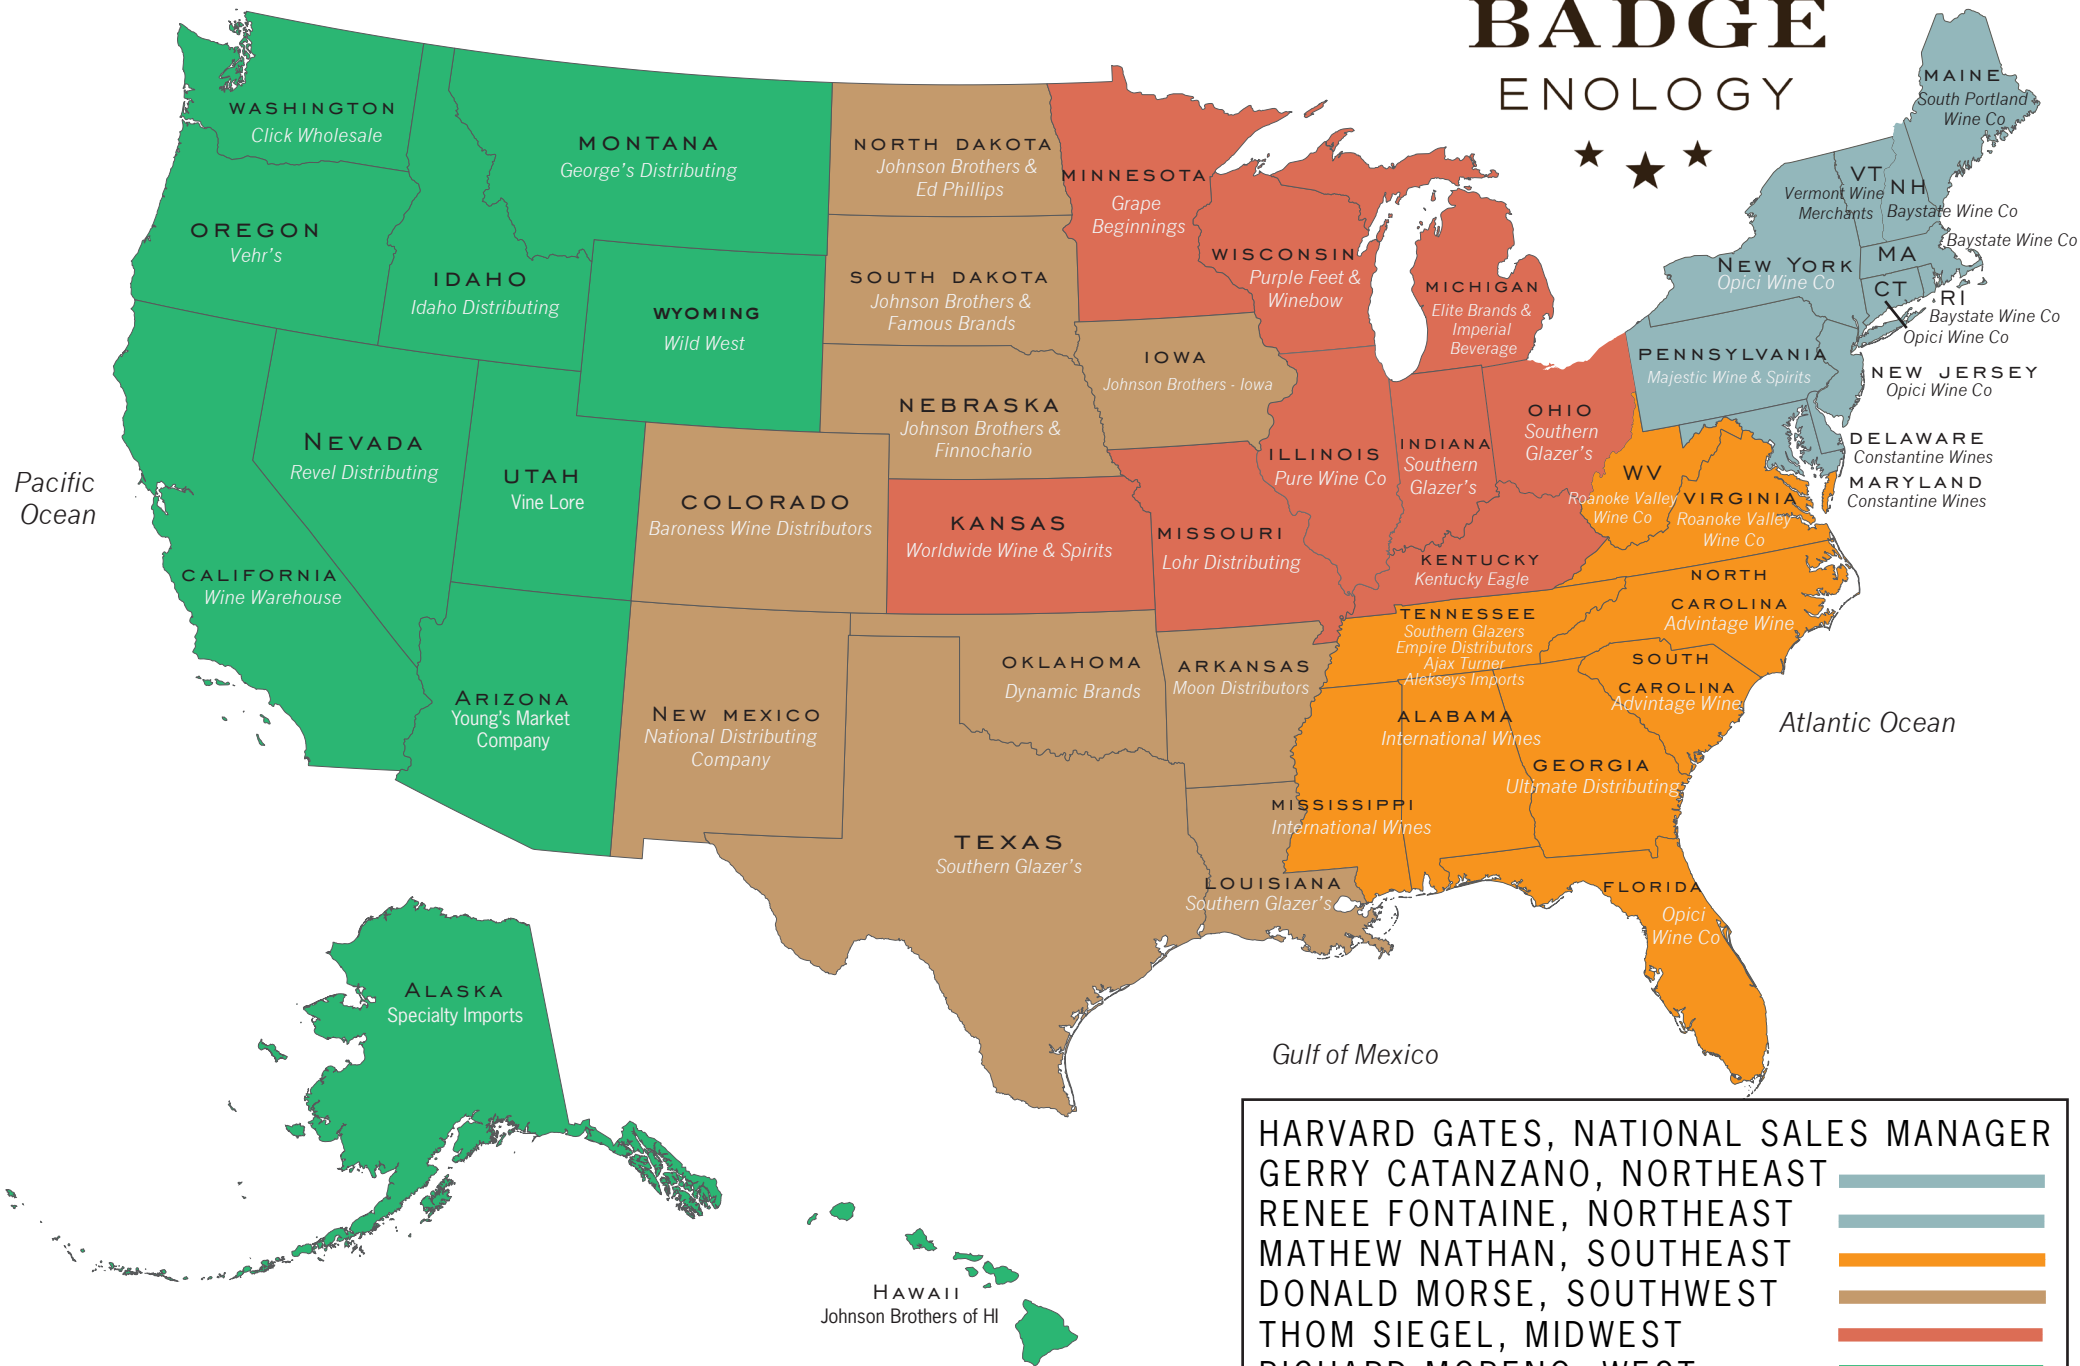

BADGE ENOLOGY

HARVARD GATES, NATIONAL SALES MANAGER	
GERRY CATANZANO, NORTHEAST	
RENEE FONTAINE, NORTHEAST	
MATHEW NATHAN, SOUTHEAST	
DONALD MORSE, SOUTHWEST	
THOM SIEGEL, MIDWEST	
RICHARD MORENO, WEST	
JOLLY SOOD, WEST	